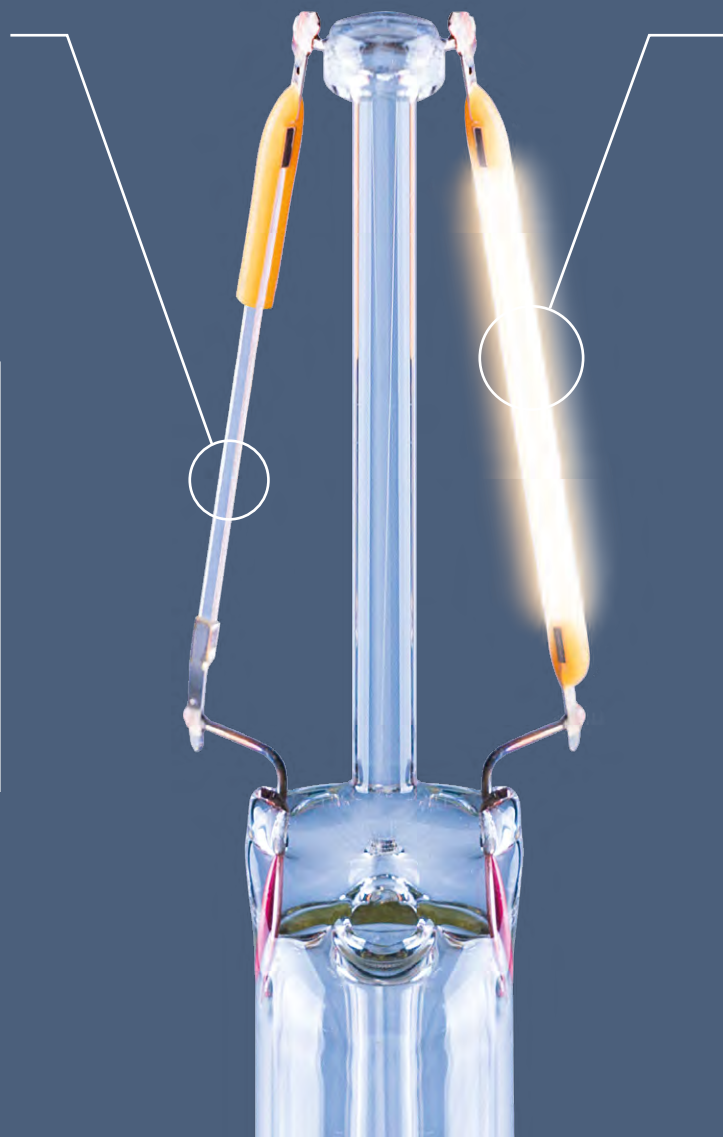

Technical Advantages

- Long lifespan (20000hrs)
- The highest energy efficiency (A++)
- High luminous efficacy (130lm/W)
- High colour rendering
- Mercury free
- Zero UV emission
- Save 85-90% energy compare with incandescent bulbs

Product features

- Direct replacement of incandescent bulbs
- Various colour temperatures available
- 360° light distribution angle
- Excellent heat disperse
- Environmental friendly