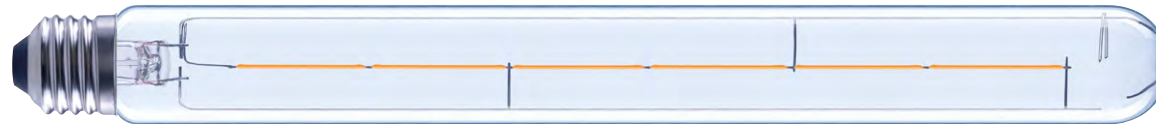

T30 Filament LED Lamps

Clear / Golden

ENERGY STAR | Life Time 20000 hrs | CE | RoHS

T30 Clear

US VERSION (110-130V)

Wattage & Lumen :

6 W / 810 lm

4.5 W / 450 lm (Dimmable)

6.5 W / 810 lm (Dimmable)

Size (mm) :

Ø30 X 304 (E26)

6500K / 4000K / 2700K