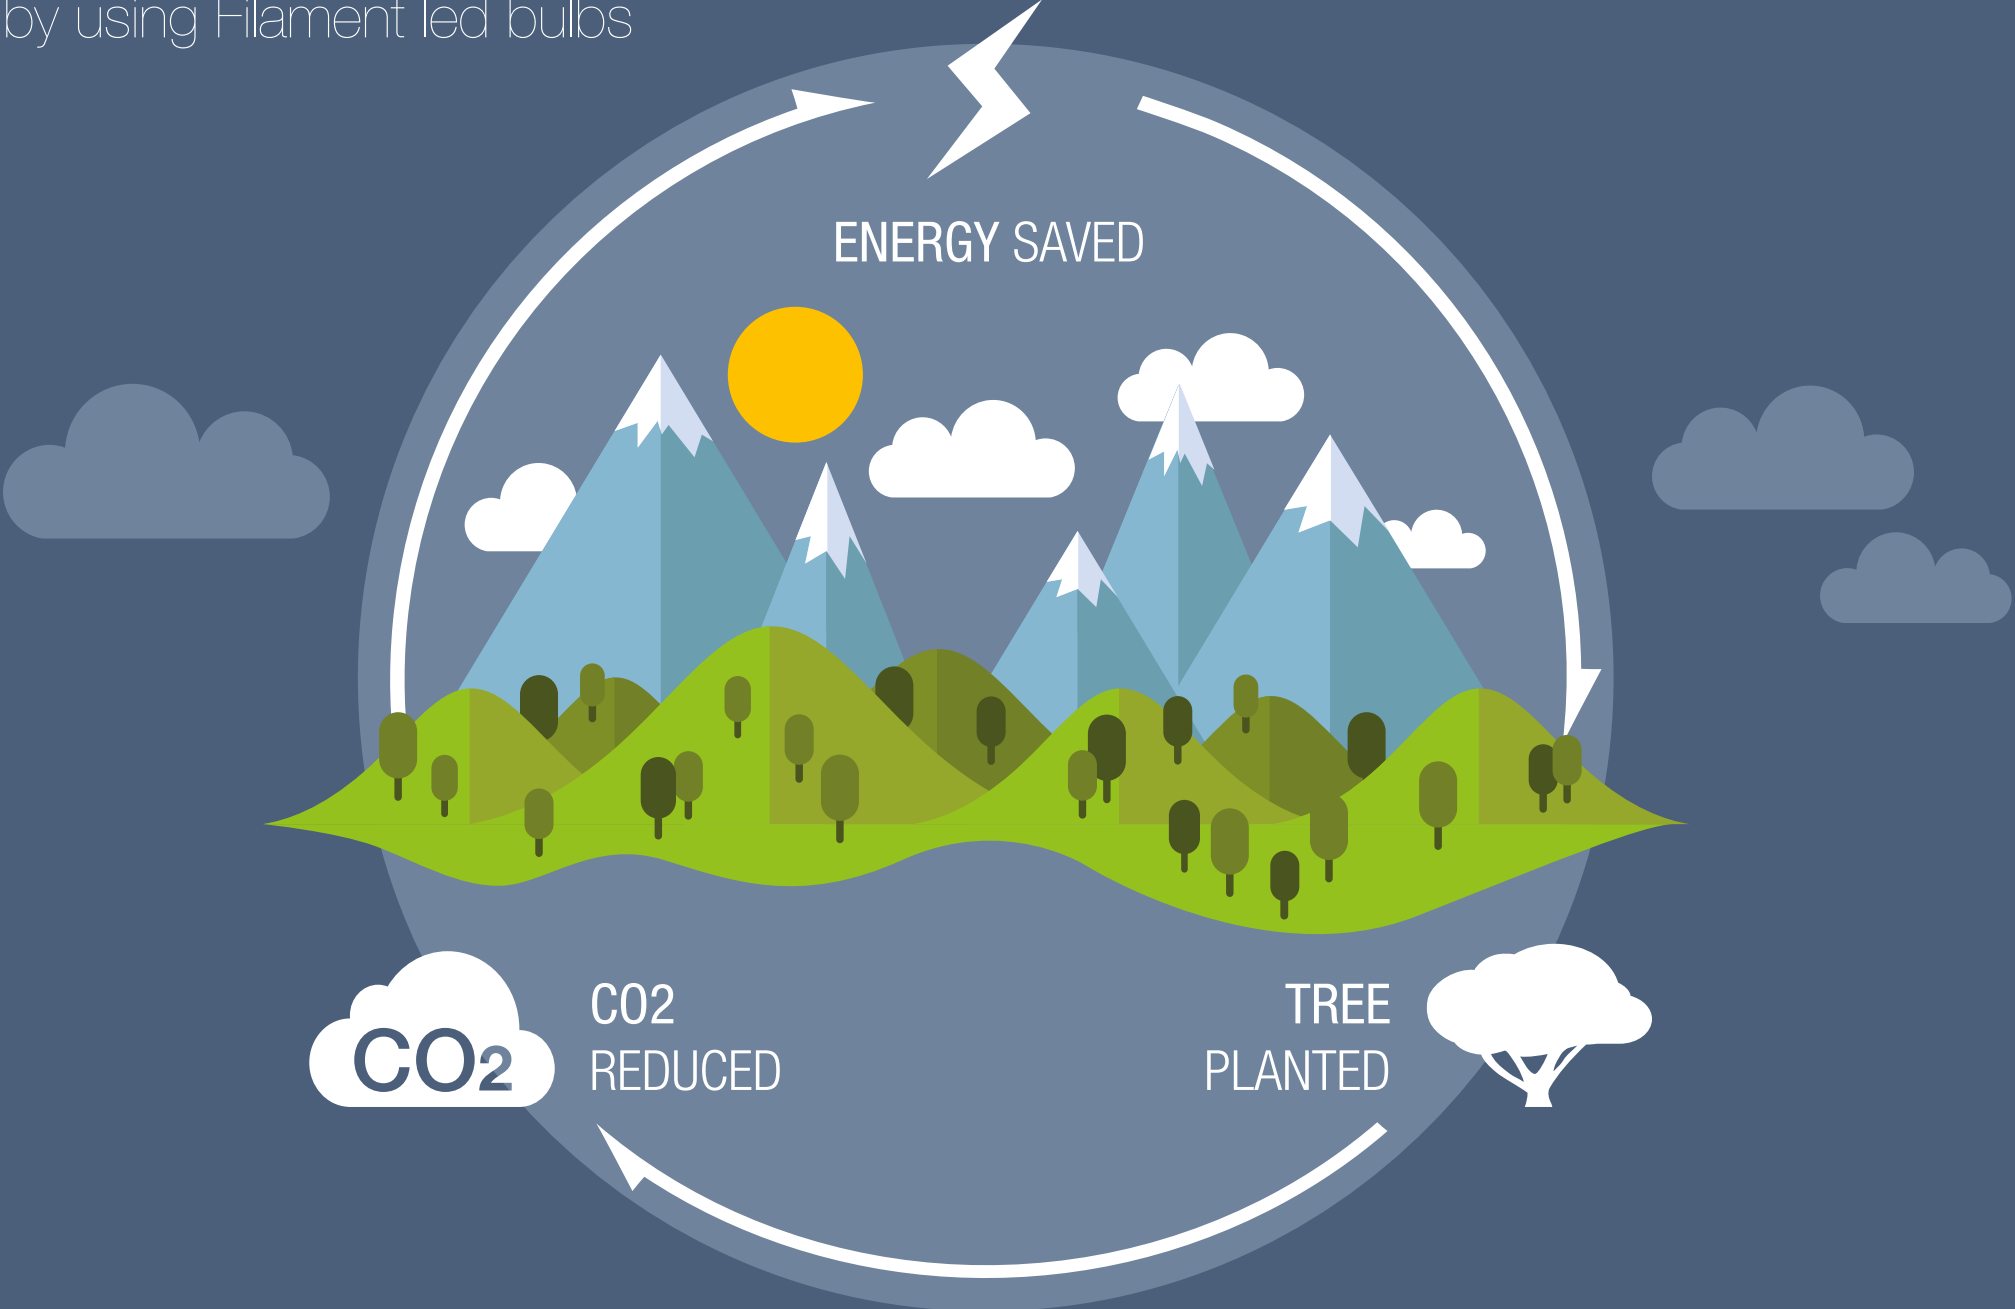

Step down your carbon footprint
by using Filament led bulbs