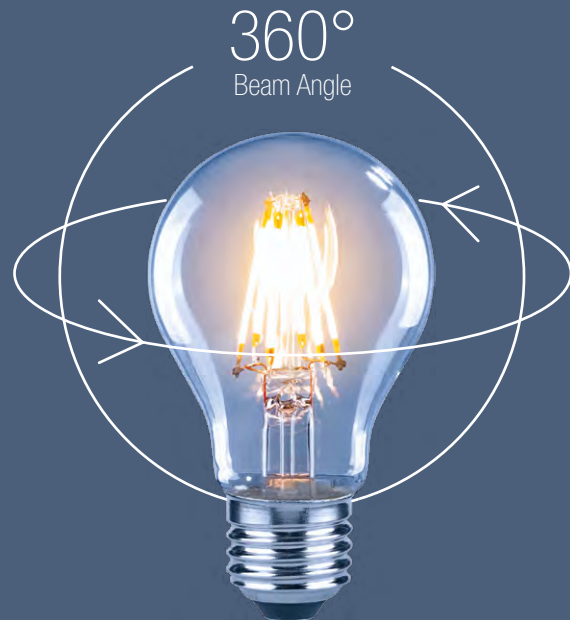

Direct replacement of incandescent