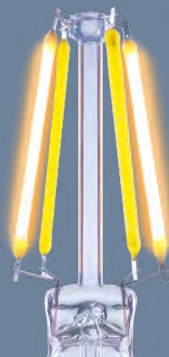

Filament LED Lamps

Dim To Warm series

Energy Class | ENERGY STAR | Life Time 20000 hrs | ErP | CE | UL | RoHS | REACH |

EU VERSION (220-240V)
Wattage & Lumen :
4.5 W / 430 lm

Size (mm) :
Ø45 X 109 (E14)
Ø45 X 84 (E27)

2700K Dim to 1800K

EU VERSION (220-240V)
Wattage & Lumen :
4.5 W / 430 lm

Size (mm) :
Ø35 X 118 (E14)

2700K Dim to 1800K

EU VERSION (220-240V)
Wattage & Lumen :
4.5 W / 430 lm
7 W / 750 lm

US VERSION (110-130V)
Wattage & Lumen :
7 W / 810 lm

Size (mm) :
Ø60 X 106 (E26)
Ø60 X 105 (E27)

2700K Dim to 1800K

EU VERSION (220-240V)
Wattage & Lumen :
7 W / 750 lm

Size (mm) :
Ø67 X 118 (E27)

2700K Dim to 1800K

EU VERSION (220-240V)
Wattage & Lumen :
7 W / 750 lm

Size (mm) :
Ø80 X 115 (E27)

2700K Dim to 1800K

EU VERSION (220-240V)
Wattage & Lumen :
7 W / 750 lm

Size (mm) :
Ø95 X 135 (E27)

2700K Dim to 1800K

EU VERSION (220-240V)
Wattage & Lumen :
7 W / 750 lm

Size (mm) :
Ø124 X 168 (E27)

2700K Dim to 1800K

EU VERSION (220-240V)
Wattage & Lumen :
7 W / 750 lm

Size (mm) :
Ø64 X 143 (E27)

2700K Dim to 1800K